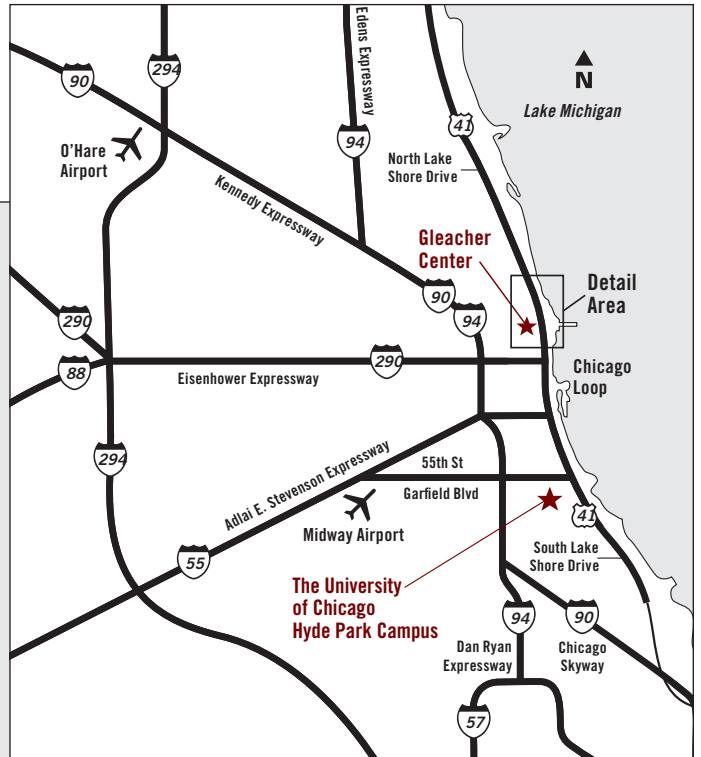

Gleacher Center and Surrounding Area

450 North Cityfront Plaza Drive — Chicago, IL 60611

DRIVING DIRECTIONS

From Interstate 90/94

To entrance: Heading either north or south on I-90/94, exit at Ohio Street. Follow Ohio east to Michigan Avenue. Turn right. At the second light, turn left on Illinois Street. At stop sign, turn right. Gleacher Center is on the right.

To area parking: Heading either north or south on I-90/94, exit at Ohio Street. Follow Ohio Street east across Michigan Avenue to St. Clair. Turn right. Follow St. Clair across Grand Avenue. See map on page 2 for access to parking.

From Lake Shore Drive

To entrance: Heading either north or south on Lake Shore Drive, exit at Grand Avenue. Follow Grand west to Columbus Drive/Fairbanks Court; turn left. At second light, turn right on East North Water Street. Gleacher Center is straight ahead.

To area parking: Heading either north or south on Lake Shore Drive, exit at Grand Avenue. Follow Grand west to St. Clair. See map on page 2 for access to parking.

Map Key

- | | | |
|----------------------|--------------------------|------------------------|
| 1 Gleacher Center | 5 Wrigley Building | 9 Historic Water Tower |
| 2 NBC Tower | 6 Sheraton Chicago Hotel | 10 Water Tower Place |
| 3 401 North Michigan | 7 North Pier River East | 11 Hancock Center |
| 4 Tribune Tower | 8 Navy Pier | |